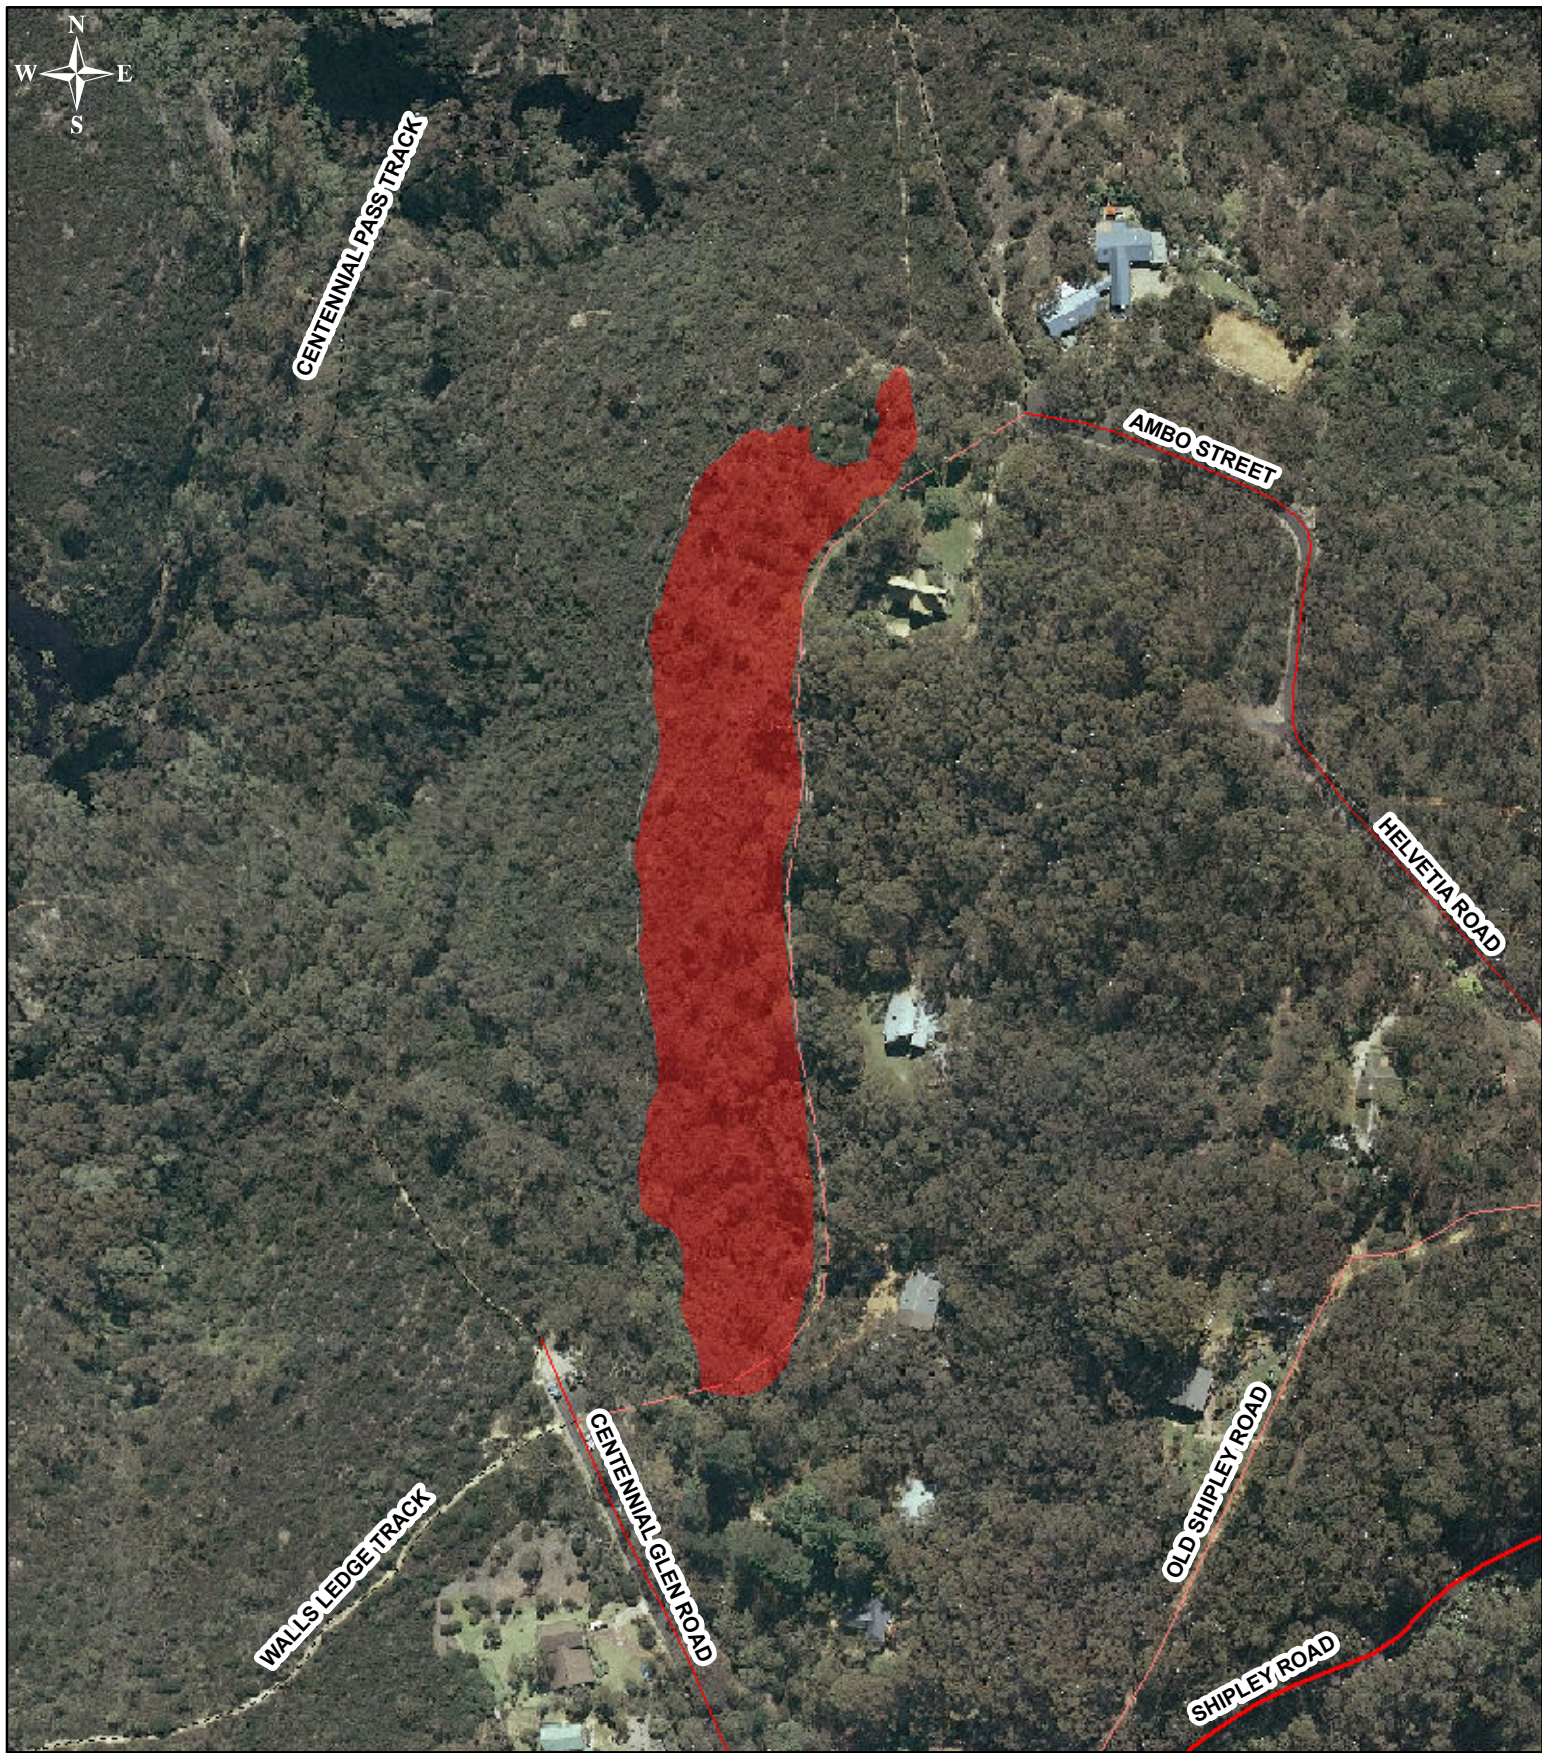

Blue Mountains Bush Fire Management Committee Completed Prescribed Burns

HR Name: BLH - Centennial Glen
Location: Ambo St, BLACKHEATH
Size (Ha): 1.17
Completed: 21/09/2011

Completed burn area

WARNING INFORMATION

SCALE

Scale: 1 : 2,195