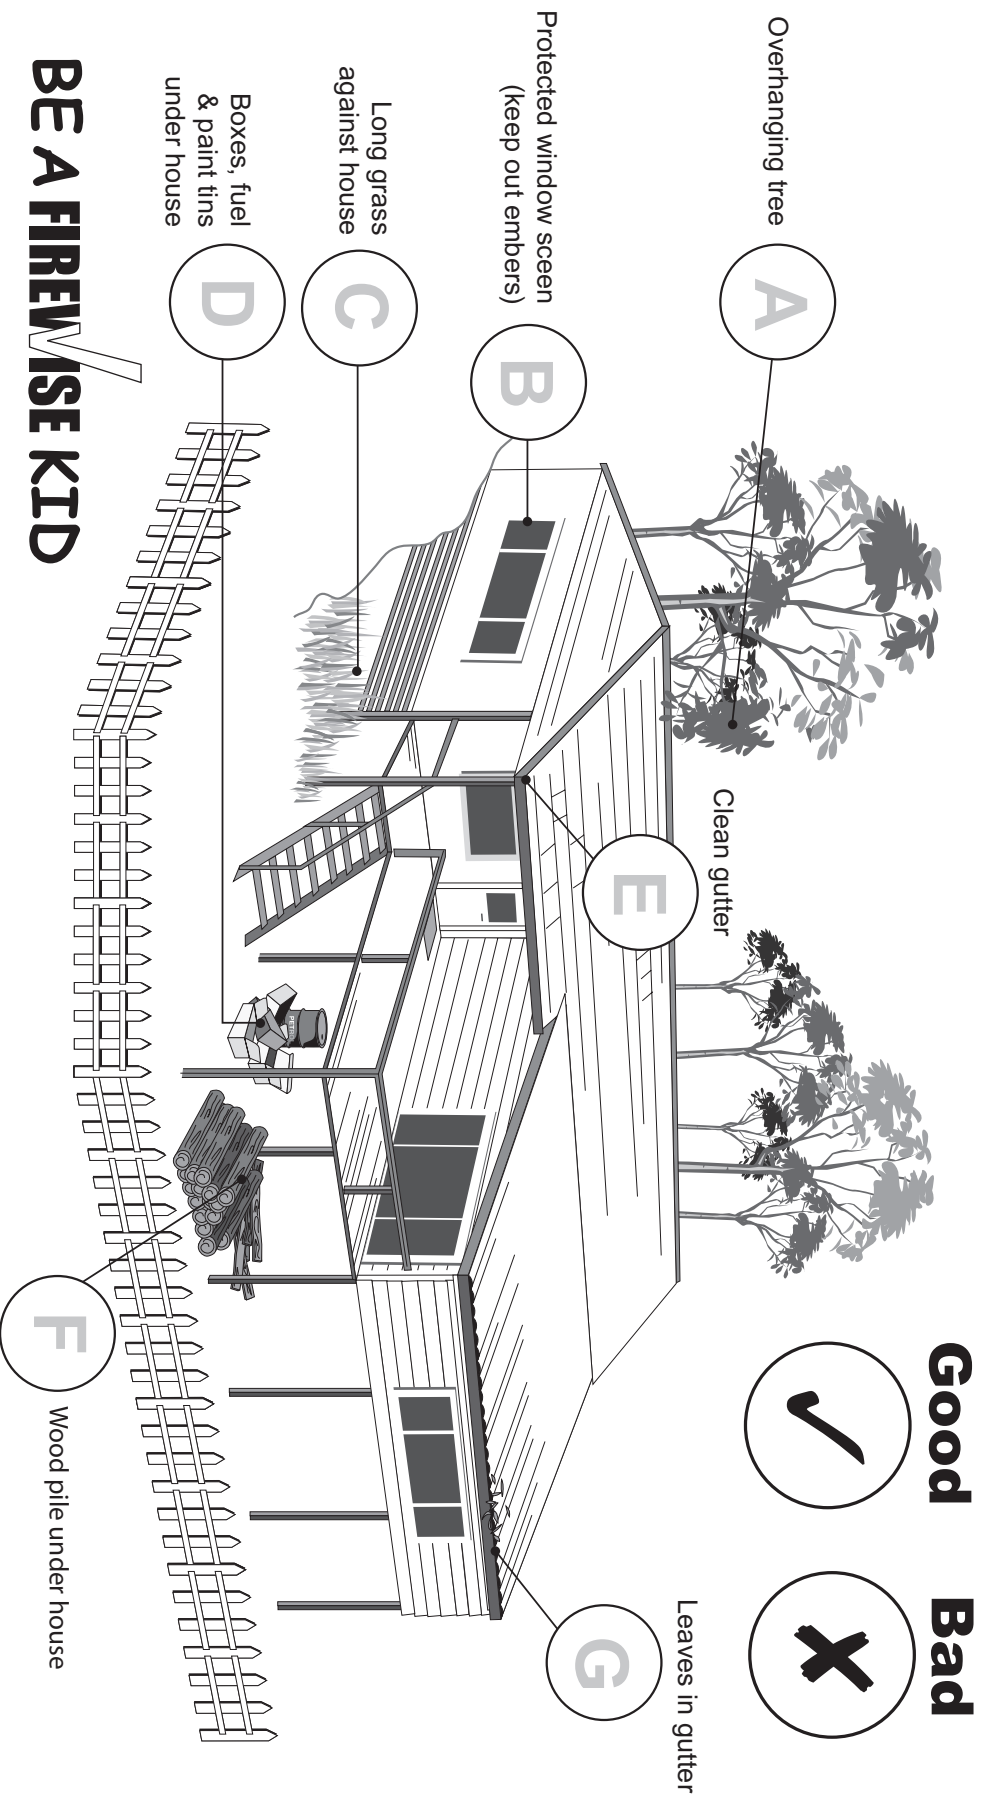

5-8 yrs

ACTIVITY BOOK 1

STOP

DROP COVER

LOOK INSIDE

and ROLL

A free educational publication
by NSW Rural Fire Service

KID'S
FIREWISE

- BUSH
- COMMUNITY
- EMBERS
- EMERGENCY
- EUCALYPT
- EXTINGUISHER
- FIREWISE
- HOSE
- HEAT
- GLOVES
- LIGHTS
- NOZZLE
- PROTECT
- PUMP
- RADIO
- RURAL
- SIREN
- SMOKE
- SPRINKLER
- VOLUNTEER
- WATER

Colour in
See back cover
for colours

**A category 1 tanker is the largest fire fighting vehicle in the RFS.
It carries: water, hoses, pump and a lot of other firefighting equipment.**

CAT 1 TANKER

Find 3 ways out

Meeting place

Know two ways out of every room. Choose an outside meeting place. Practice your plan regularly.

Put a ✓ or X inside the circles to show if this house is prepared for the fire season

When you have identified the “good” and “bad” things, colour in the house and the yard.

Good

Bad

BE A FIREWISE KID

Answers: A. Bad B. Good C. Bad D. Bad E. Good F. Bad G. Bad