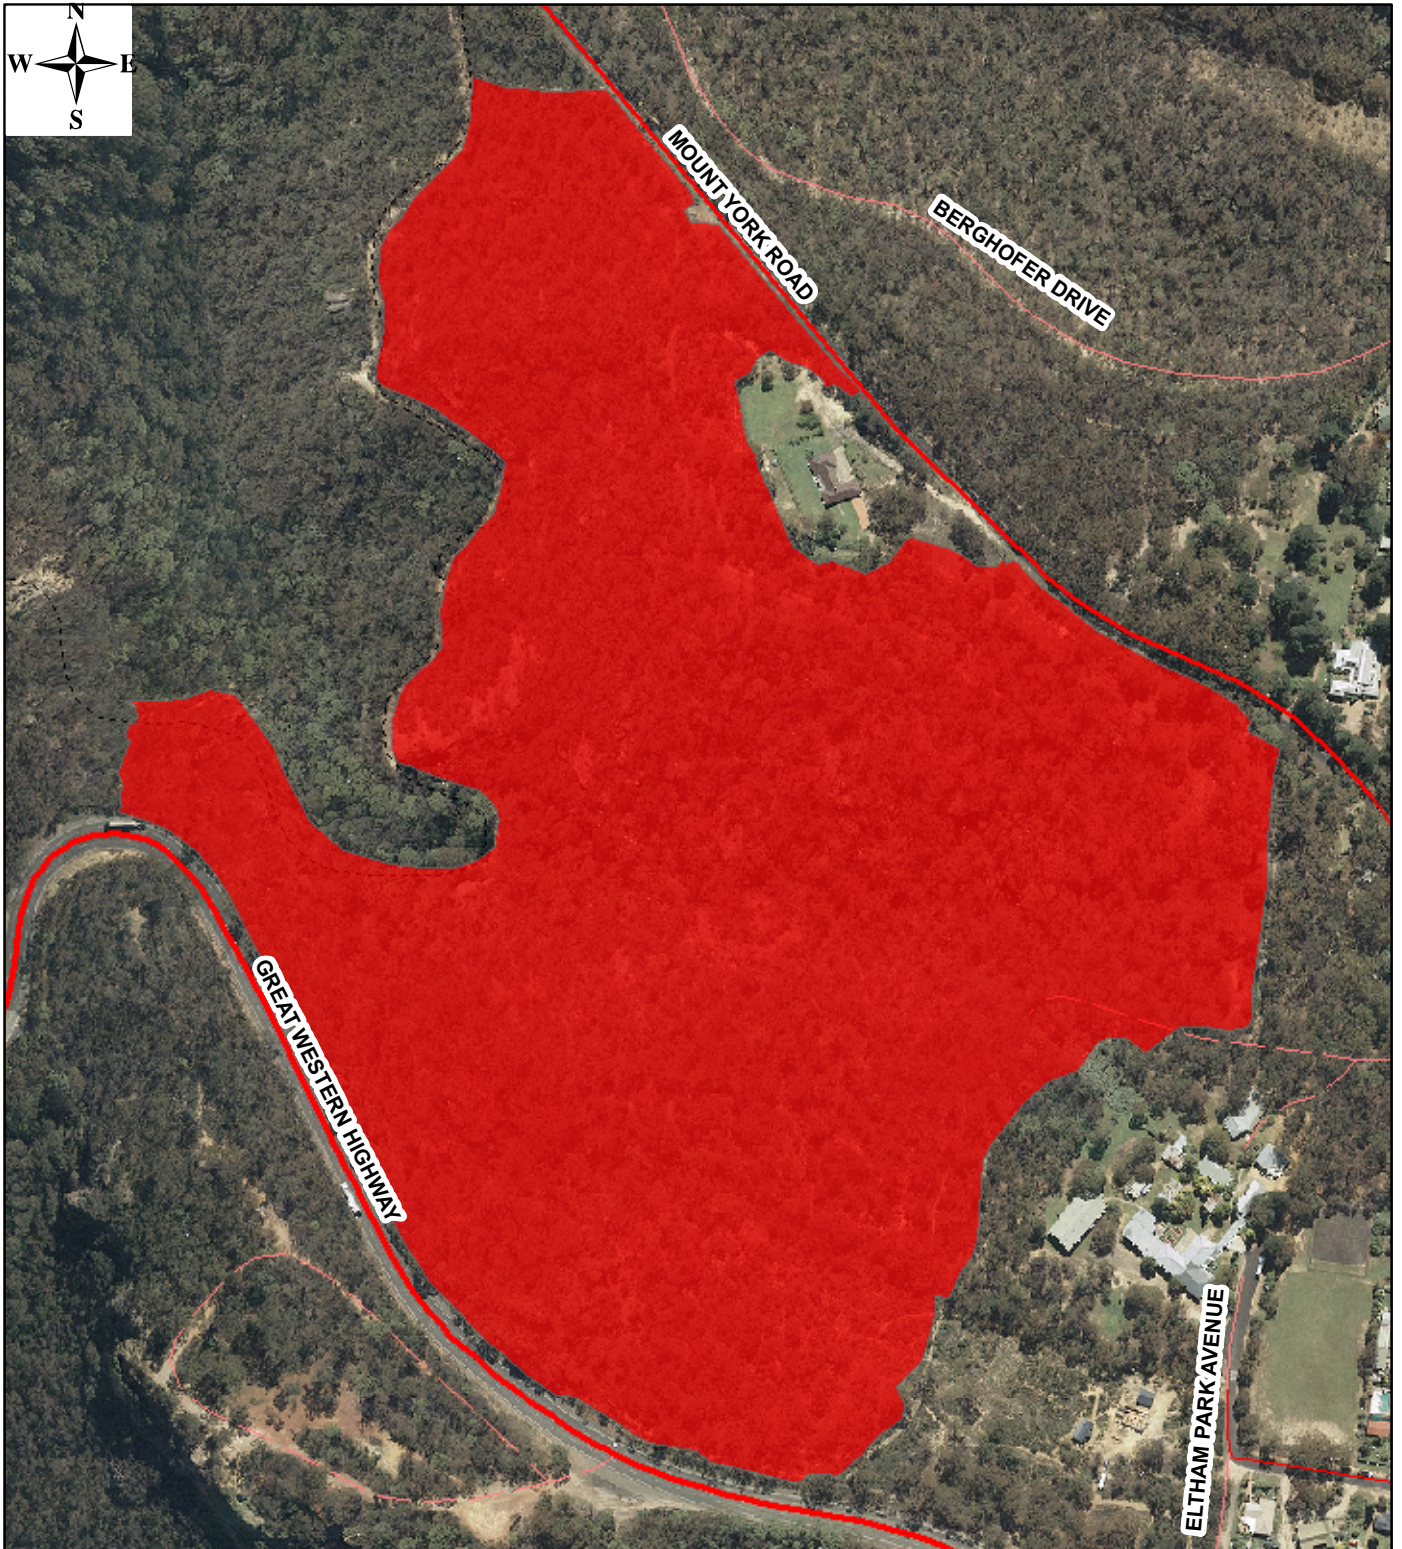

Blue Mountains Bush Fire Management Committee Completed Prescribed Burns

HR Name: MT VIC 2004-1 Berghoffers Pass
Location: Mt Victoria
Size (Ha): 22.9
Completed: 14/09/2009

Completed burn area

WARNING INFORMATION

SCALE

Scale: 1 : 4061