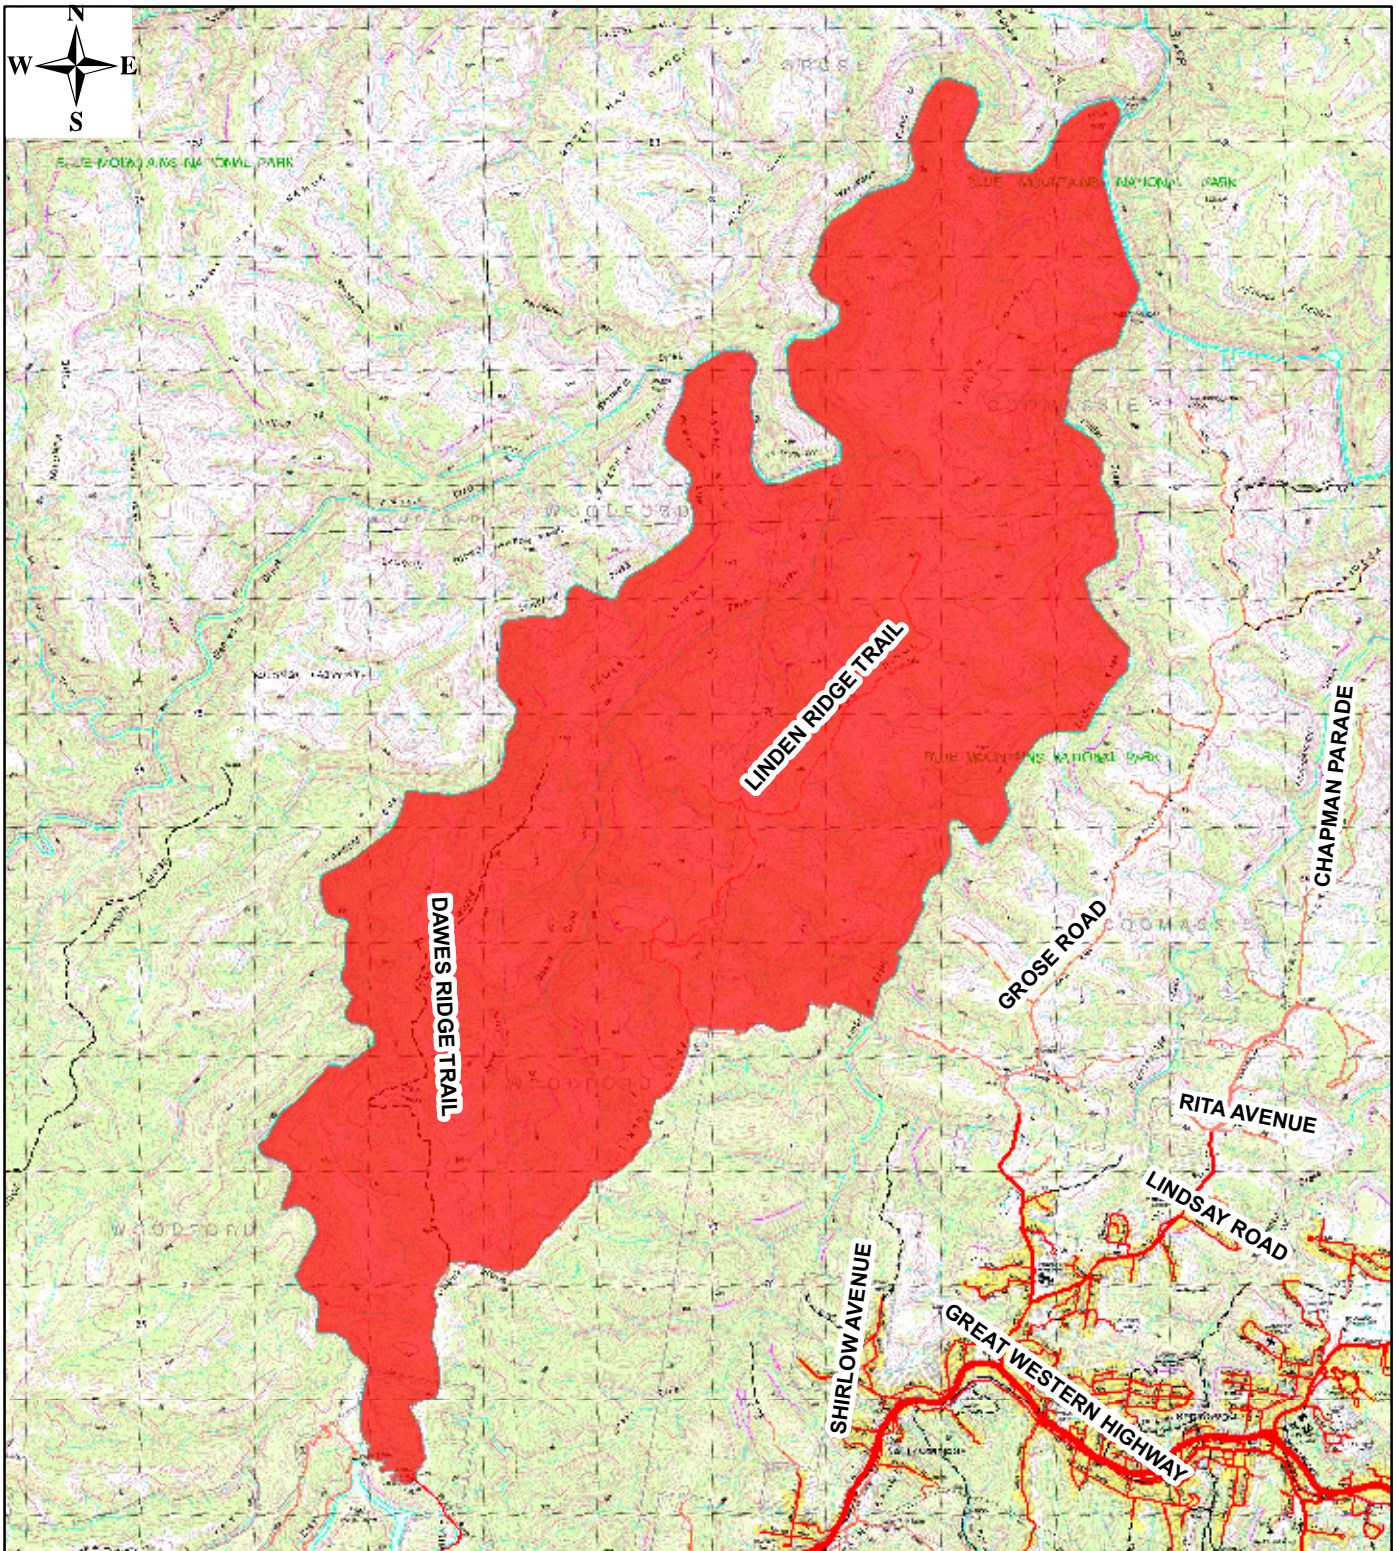

Blue Mountains Bush Fire Management Committee Completed Prescribed Burns

HR Name: NPWS Linden Ridge
Location: Linden
Size (Ha): 3789
Completed: (partial) 19/05/2011

Completed burn area

WARNING INFORMATION

SCALE

Scale: 1 : 66214