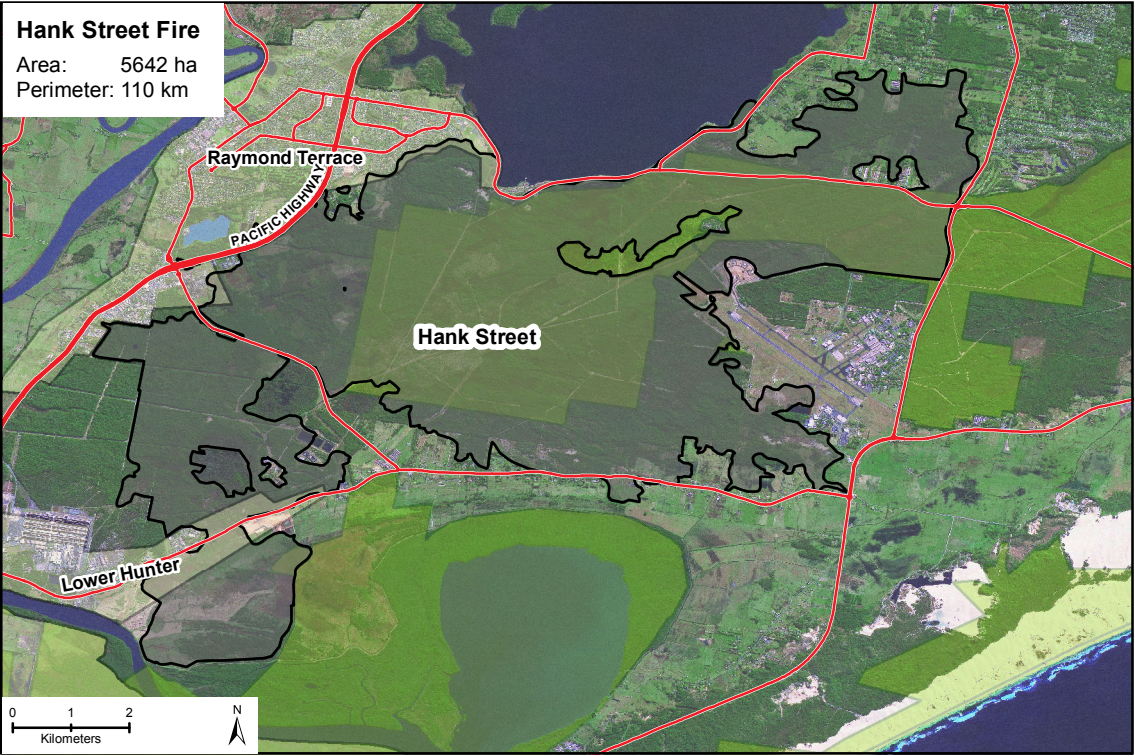

# Hank Street Fire

Area: 5642 ha  
Perimeter: 110 km

Raymond Terrace

PACIFIC HIGHWAY

Hank Street

Lower Hunter