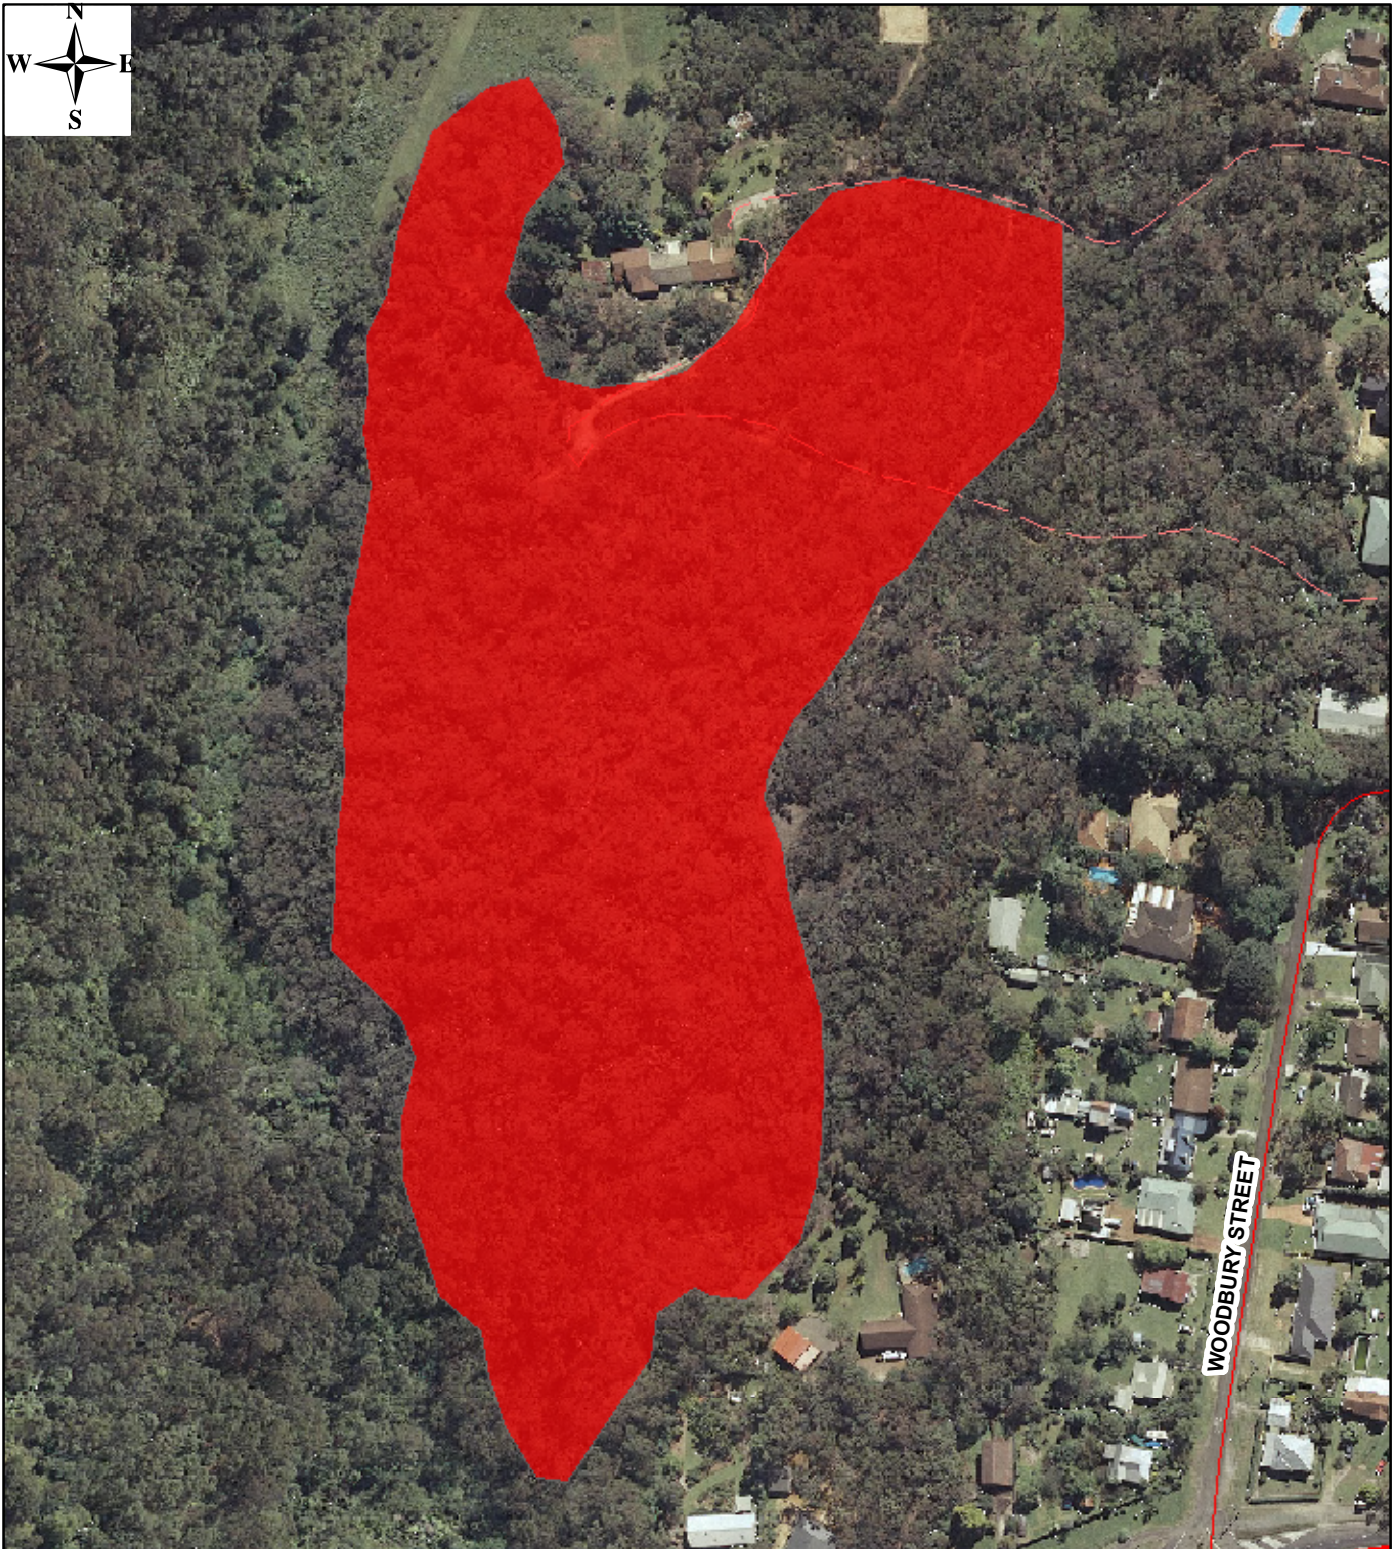

Blue Mountains Bush Fire Management Committee Completed Prescribed Burns

HR Name: WFD 2005-1 Woodbury Rd
Location: Woodford
Size (Ha): 5
Completed: 17/04/2010

Completed burn area

WARNING INFORMATION

SCALE

Scale: 1 : 2261