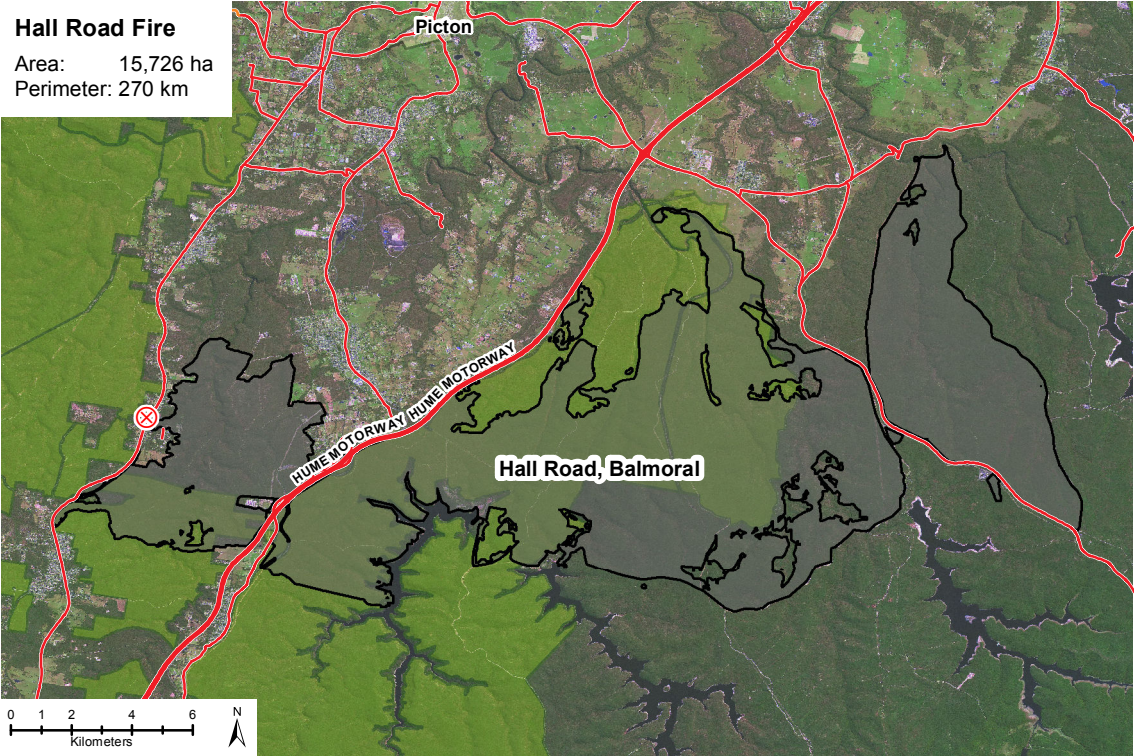

Hall Road Fire

Area: 15,726 ha
Perimeter: 270 km

Picton

HUME MOTORWAY HUME MOTORWAY

Hall Road, Balmoral