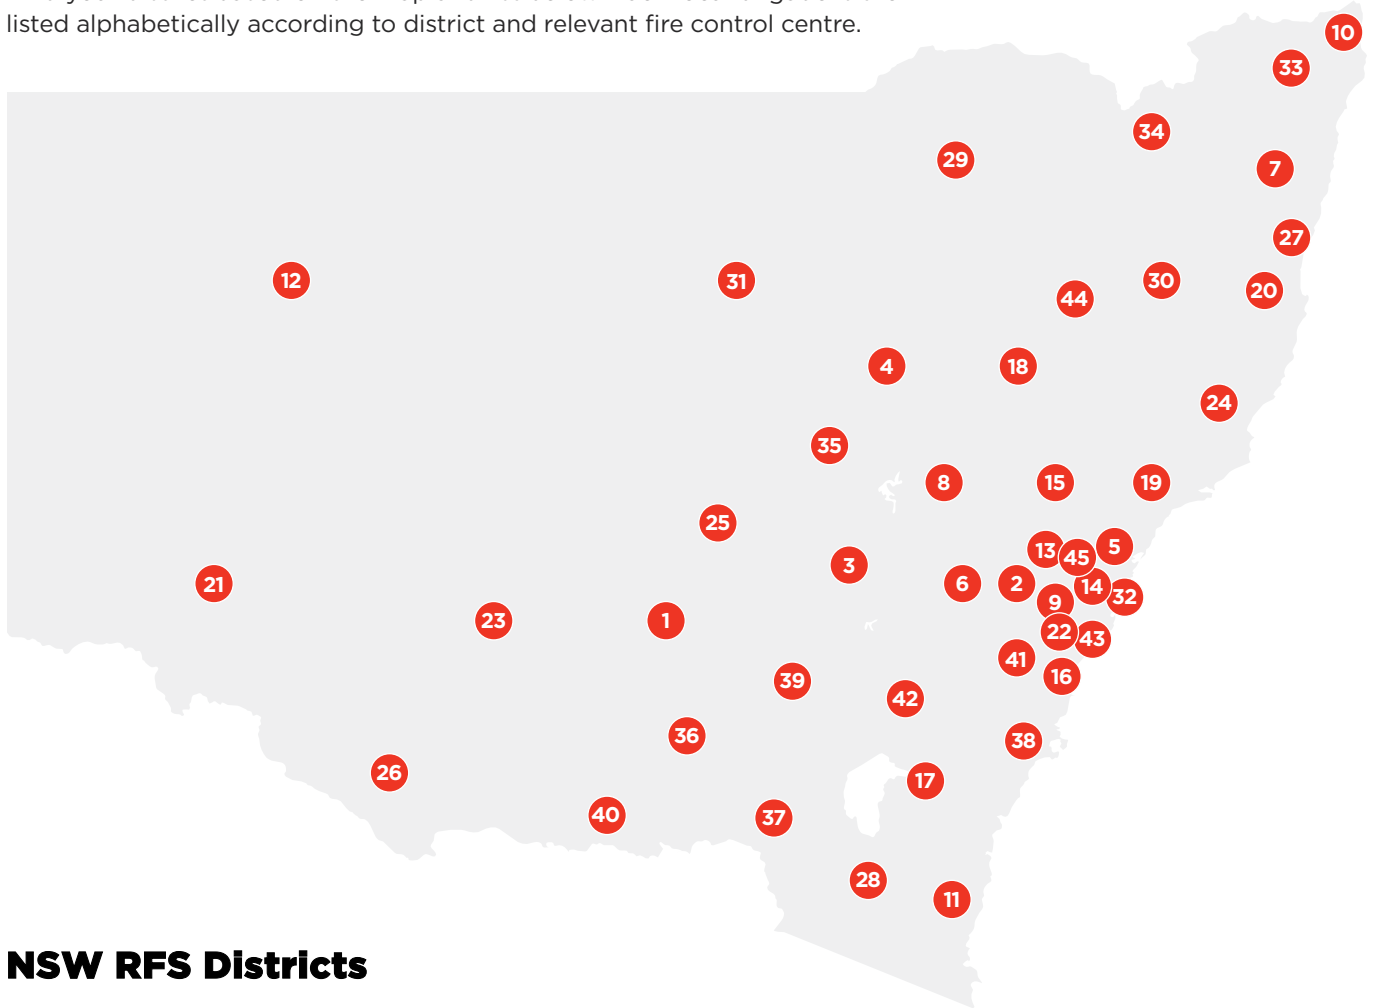

Find your local brigade

Find your district based on the map and list below. Each local brigade is then listed alphabetically according to district and relevant fire control centre.

NSW RFS Districts

- | | | | |
|--------------------|----------------------|------------------------|------------------------|
| 1 Bland/Temora | 13 Hawkesbury | 24 Mid Coast | 35 Orana |
| 2 Blue Mountains | 14 Hornsby | 25 Mid Lachlan Valley | 36 Riverina |
| 3 Canobolas | 15 Hunter Valley | 26 Mid Murray | 37 Riverina Highlands |
| 4 Castlereagh | 16 Illawarra | 27 Mid North Coast | 38 Shoalhaven |
| 5 Central Coast | 17 Lake George | 28 Monaro | 39 South West Slopes |
| 6 Chifley Lithgow | 18 Liverpool Range | 29 Namoi Gwydir | 40 Southern Border |
| 7 Clarence Valley | 19 Lower Hunter | 30 New England | 41 Southern Highlands |
| 8 Cudjegong | 20 Lower North Coast | 31 North West | 42 Southern Tablelands |
| 9 Cumberland | 21 Lower Western | 32 Northern Beaches | 43 Sutherland |
| 10 Far North Coast | 22 Macarthur | 33 Northern Rivers | 44 Tamworth |
| 11 Far South Coast | 23 MIA | 34 Northern Tablelands | 45 The Hills |
| 12 Far West | | | |

Find your local brigade

1 Bland/Temora

Bland FCC

Alleena
Back Creek - Bland
Barmedman
Bland Creek
Blow Clear - Wamboyne
Calleen - Girral
Clear Ridge
Gubbata
Kikiora-Anona
Kildary
Mallee Plains
Mandamah - Bland
Mildil
Mirrool
Naradhan
Sandy Creek - Bland
Tallimba
Thulloo
Ungarie - Bland
Weethalle
West Wyalong
Winnunga
Yalgogrin
Yiddah