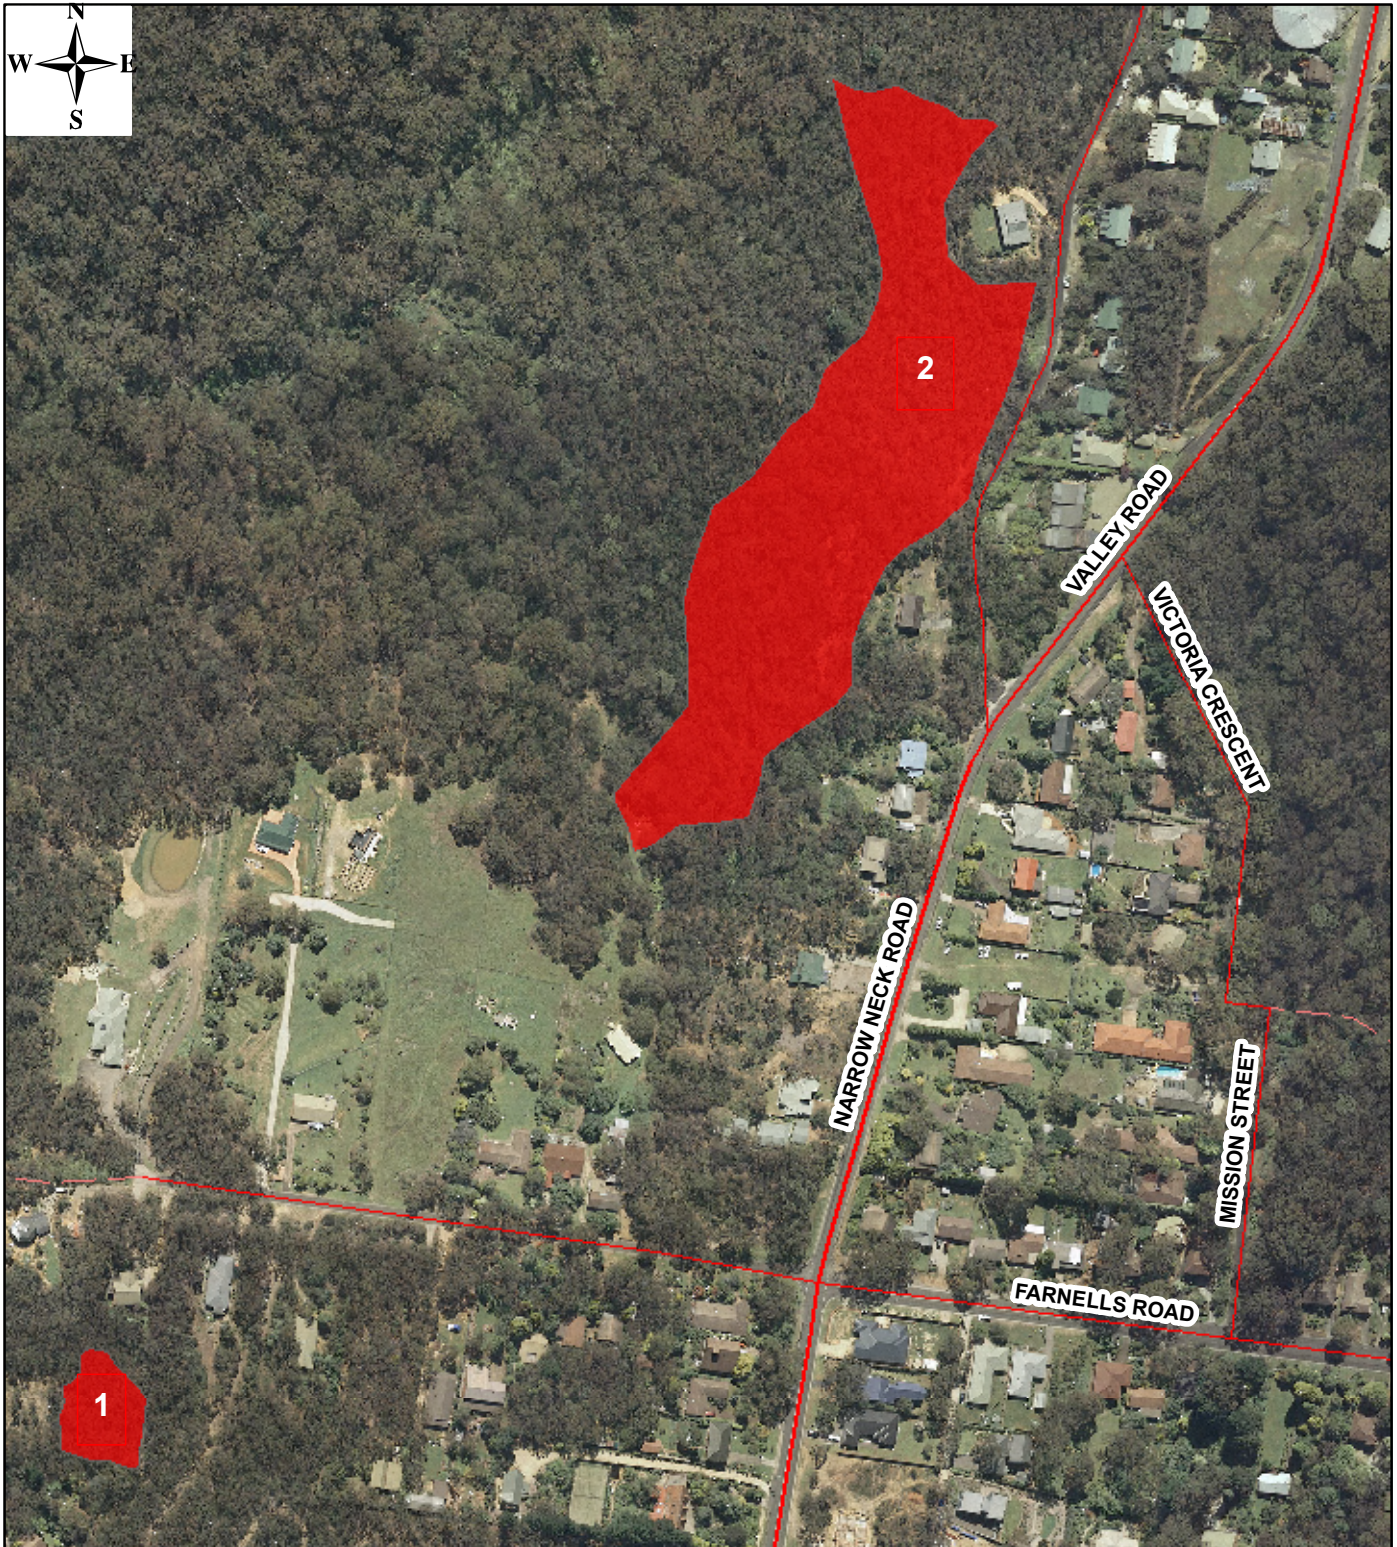

Blue Mountains Bush Fire Management Committee Completed Prescribed Burns

HR Name: HQ 2005-1 Boonie Doon
Location: Katoomba
Size (Ha): 2.2
Completed: (1) 07/03/2009
(2) 11/02/2011

Completed burn area

WARNING INFORMATION

SCALE

Scale: 1 : 3165